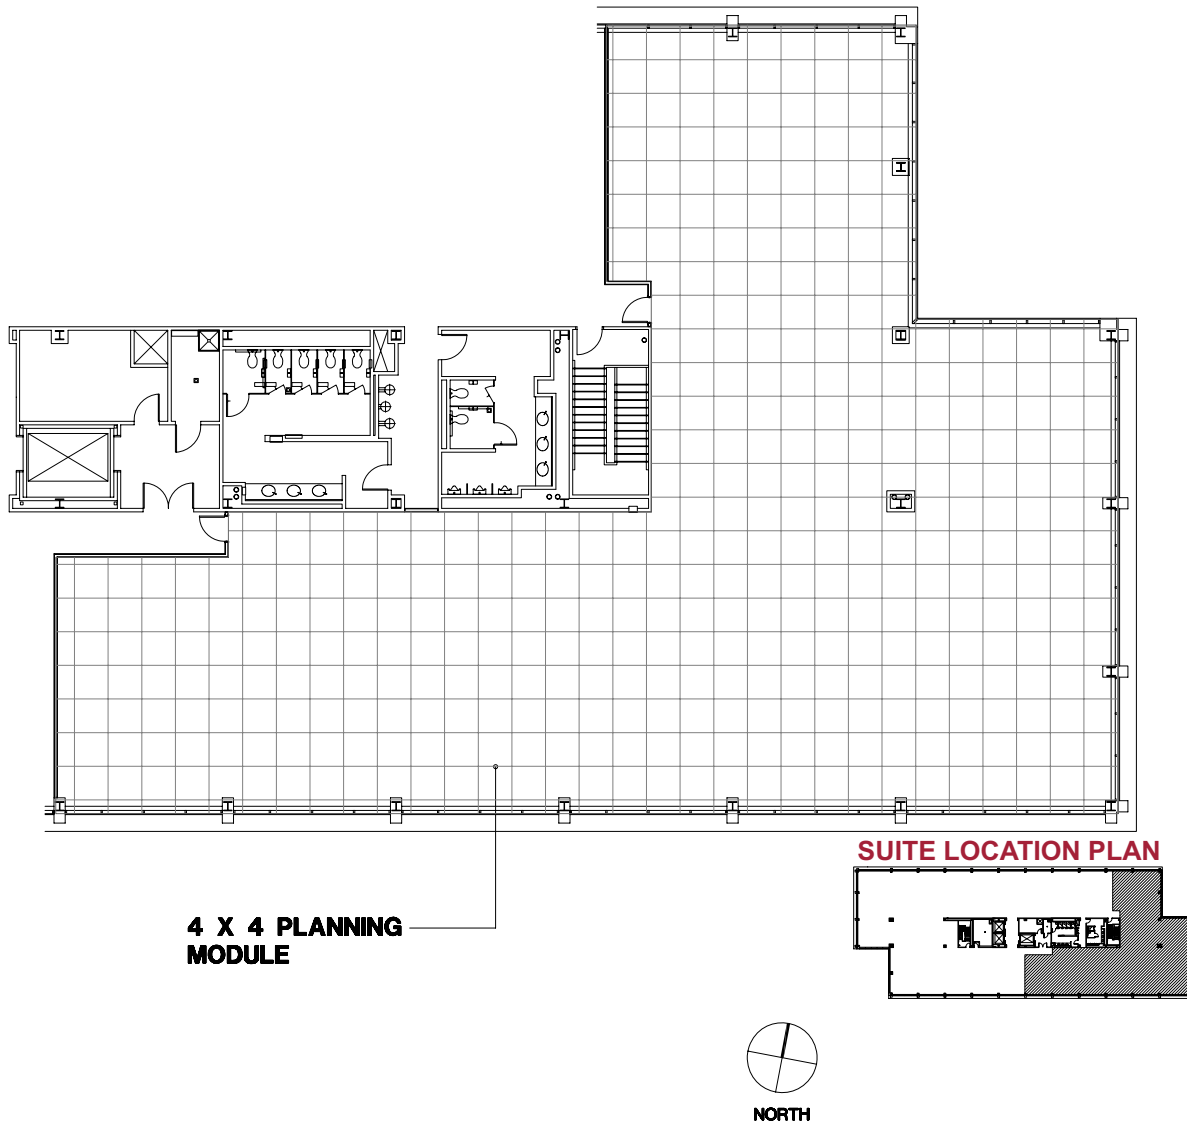

Detroit, Michigan

Madison Office Building

1900 St. Antoine | Detroit, Michigan 48226

SUITE 550 | Fifth Floor

- Multiple windowed offices possible
- Space is divisible
- Prime downtown location
- Easy access to all freeways
- Fully sprinklered building
- 6,958 U.S.F. / 7,793 R.S.F.
- Common area factor 12%