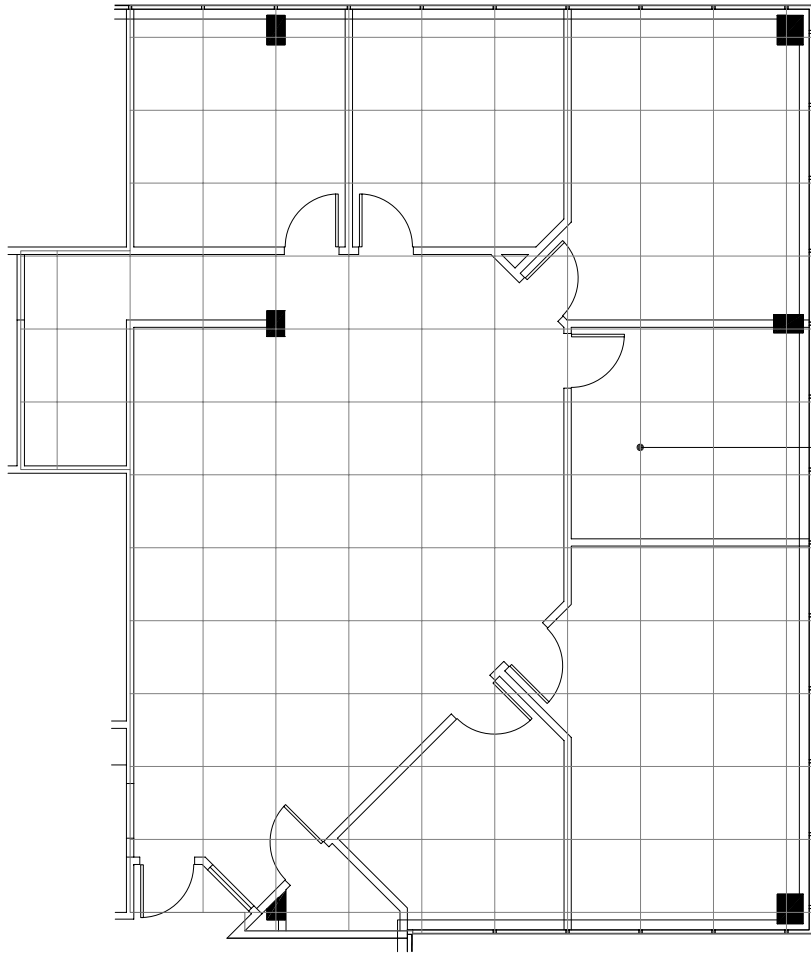

Southfield, Michigan

**4 X 4 PLANNING
MODULE**

SUITE LOCATION PLAN

NORTH

Franklin Center

29100 Northwestern Highway | Southfield, Michigan 48034

SUITE 435 | Fourth Floor

- Multiple windowed offices
- Easy access to I-696 and Lodge (US 10) freeways
- Covered parking
- Open work area
- Fully sprinklered building
- 1,970 U.S.F. / 2,187 R.S.F.
- Common area factor 11%