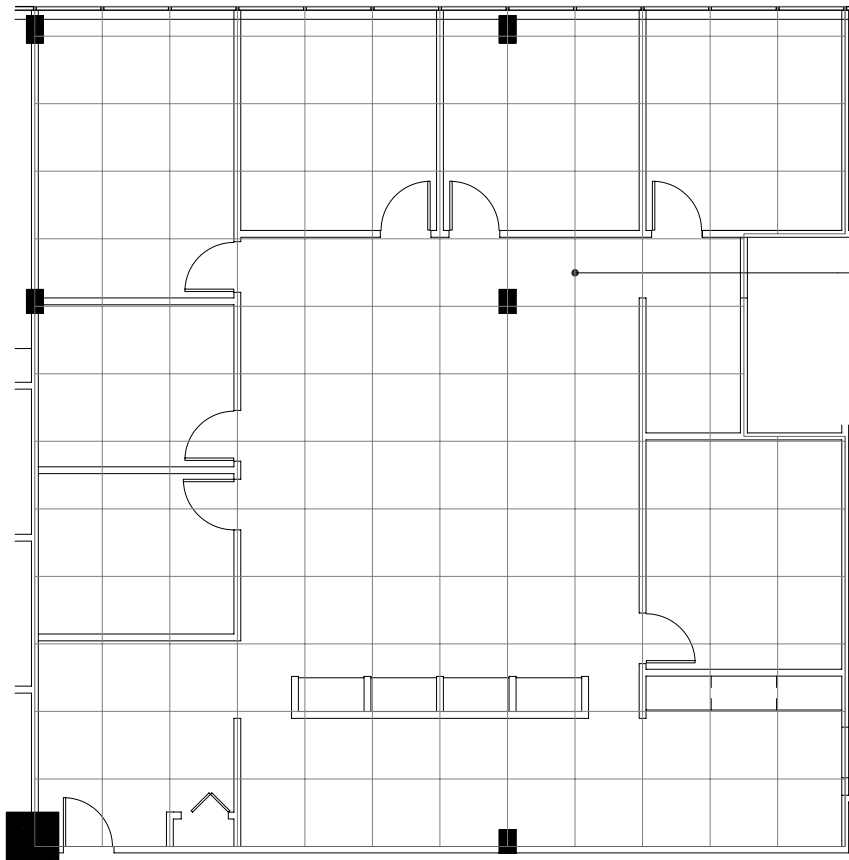

## Southfield, Michigan

**4 X 4 PLANNING  
MODULE**

**SUITE LOCATION PLAN**

**NORTH**

### SUITE 425 | Fourth Floor

- Four windowed offices
- Easy access to I-696 and Lodge (US 10) freeways
- Covered parking
- Large open work area
- Fully sprinklered building
- 2,316 U.S.F. / 2,571 R.S.F.
- Common area factor 11%