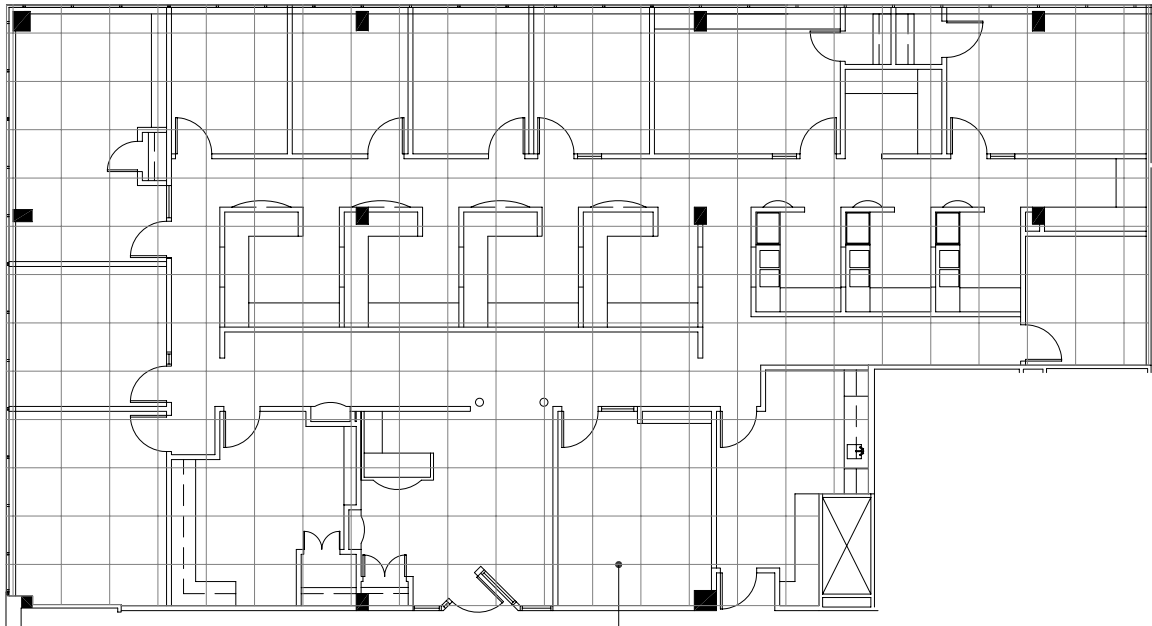

## Southfield, Michigan

**4 X 4 PLANNING  
MODULE**

**SUITE LOCATION PLAN**

NORTH

#### SUITE 310 | Third Floor

- Nine windowed offices
- Break room with sink
- Formal lobby and upscale finishes
- Easy access to I-696 and Lodge (US 10) freeways
- Covered Parking
- Fully sprinklered building
- 4,205 U.S.F. / 4,668 R.S.F.
- Common area factor 11%