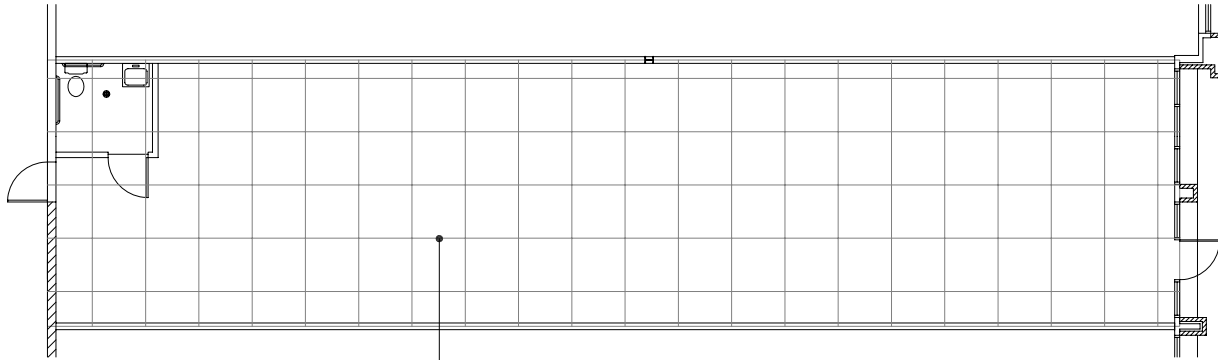

Pontiac, Michigan

**4 X 4 PLANNING  
MODULE**

**SUITE LOCATION PLAN**

#### SUITE 111

- Immediate occupancy
- Easy access to I-75 freeway
- Ample parking
- Fully sprinklered building
- 1,700 R.S.F.