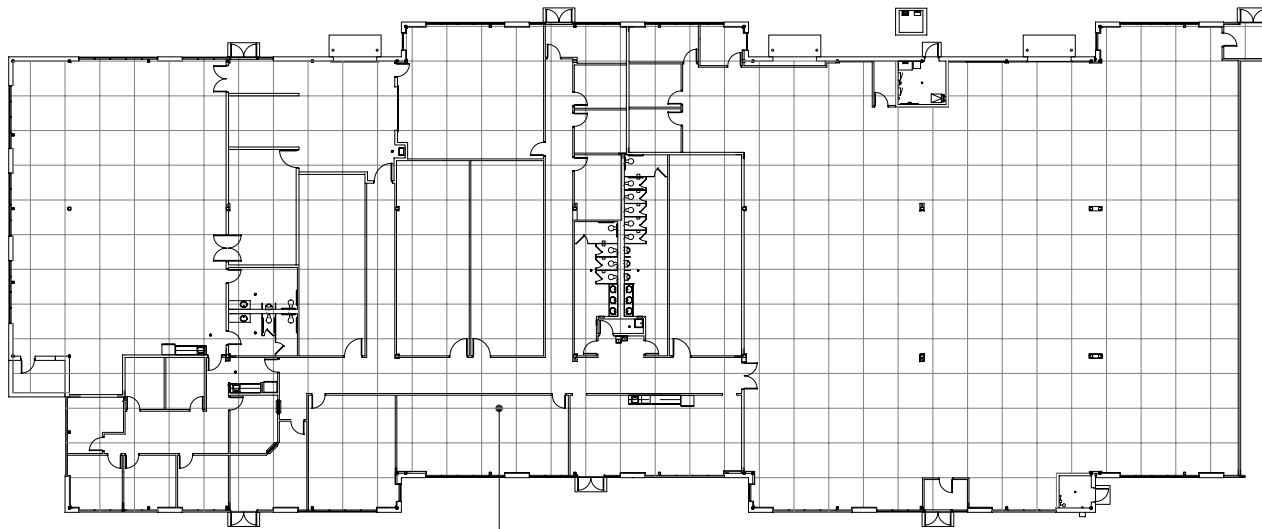

Pontiac, Michigan

**8 X 8 PLANNING
MODULE**

SUITE LOCATION PLAN

Centerpoint Business Center

777 Enterprise Drive | Pontiac, MI 48341

SUITE 100 | First Floor

- Multiple walled offices
- Immediate occupancy
- Large open work areas
- Easy access to I-75 freeway
- Ample parking
- Fully sprinklered building
- 28,836 S.F. - Can be divided