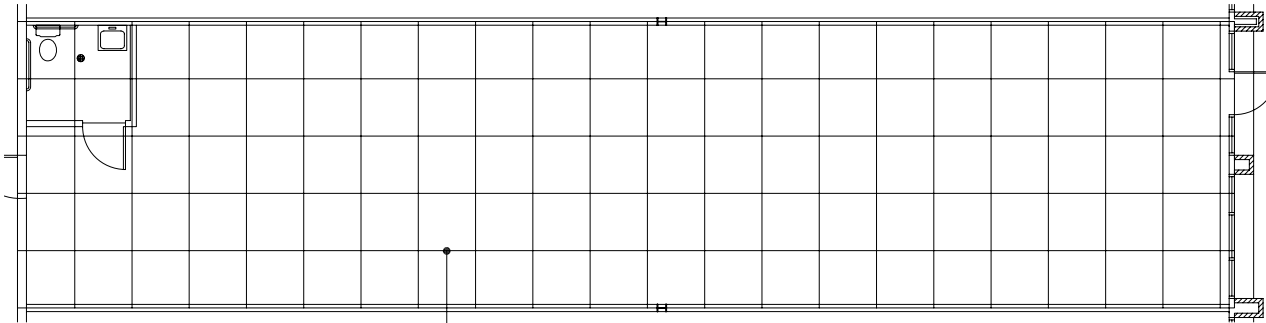

Pontiac, Michigan

**4 X 4 PLANNING
MODULE**

SUITE LOCATION PLAN

Centerpoint Marketplace

3999 Centerpoint Parkway | Pontiac, Michigan 48341

SUITE 109

- Immediate occupancy
- Easy access to I-75 freeway
- Ample parking
- Fully sprinklered building
- 1,700 R.S.F.