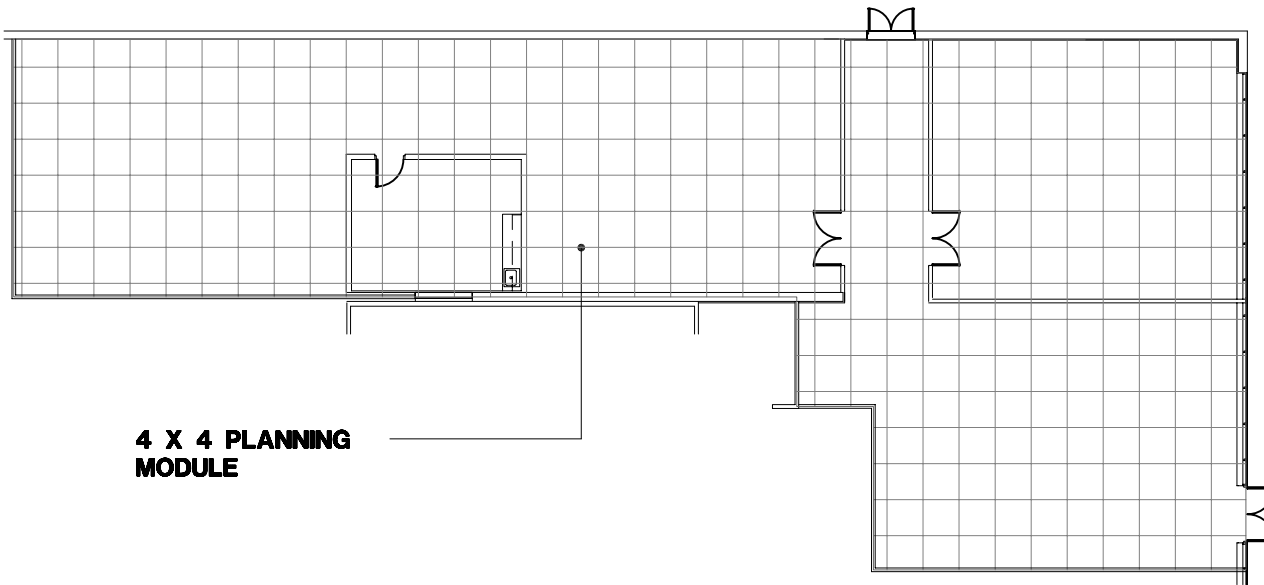

## Auburn Hills, Michigan

**4 X 4 PLANNING  
MODULE**

### SUITE LOCATION PLAN

**NORTH**

### SUITE 175

- Easy access to I-75 freeway
- Ample surface parking
- Fully sprinklered building
- 5,315 R.S.F.